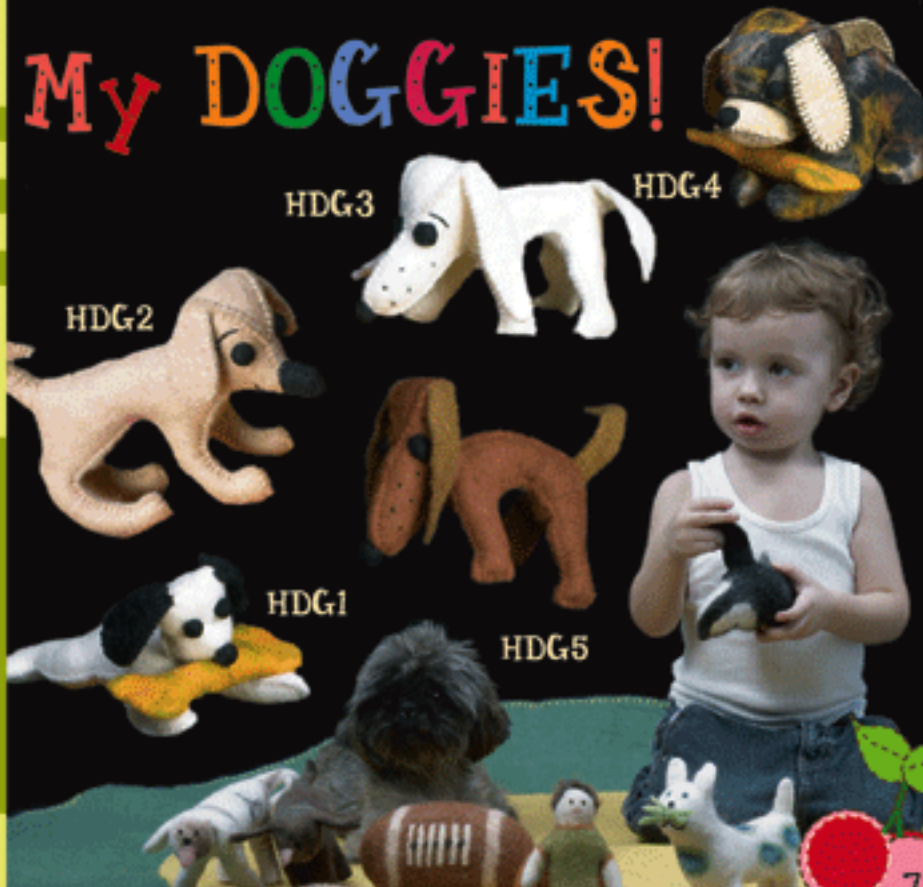

My DOGGIES!

Models: KOKO & Tyler